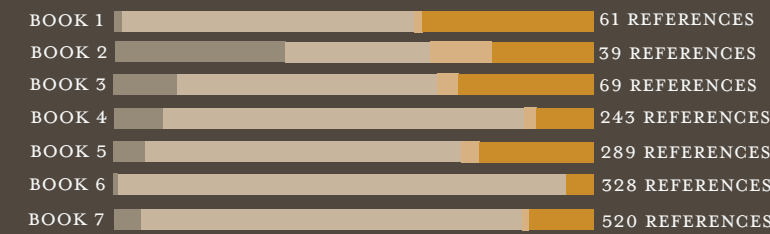

1997

INITIAL PRINT RUN

500

COPIES

YOU-KNOW-WHO??

- LORD VOLDEMORT
- VOLDEMORT
- HE-WHO-MUST-NOT-BE-NAMED
- YOU-KNOW-WHO

TIMELINE

PUBLICATION DATE