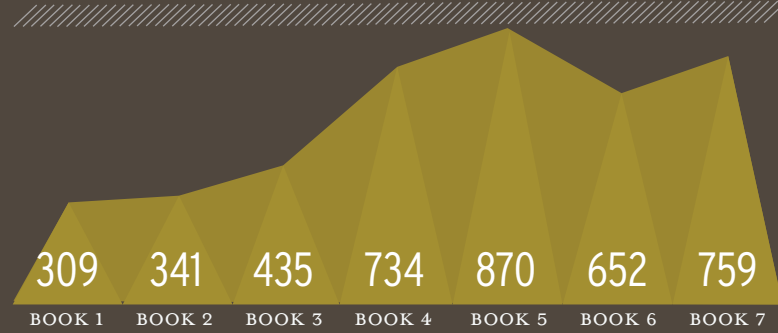

HOGWARTS: VISUALIZED

INSPIRED BY THE FELTRON REPORTS

NUMBER OF PAGES (AMERICAN EDITION)

NUMBER OF TIMES "BLIMEY" EXCLAIMED

AXIS OF EVIL

AUTHOR'S REAL NAME

JOANNE ROWLING

PRIMARY WORK DONE IN

NICOLSON'S CAFE
PRINCES STREET IN EDINBURGH

YEAR OF CONCEPTION

1990

DURING A DELAYED TRAIN TRIP FROM MANCHESTER TO LONDON

FIRST BOOK ADVANCE

£2500

FROM BLOOMSBURY VIA CHRISTOPHER LITTLE

YEAR OF FIRST PUBLICATION

1997

INITIAL PRINT RUN

500

COPIES

YOU-KNOW-WHO??

- LORD VOLDEMORT
- VOLDEMORT
- HE-WHO-MUST-NOT-BE-NAMED
- YOU-KNOW-WHO

TIMELINE

PUBLICATION DATE