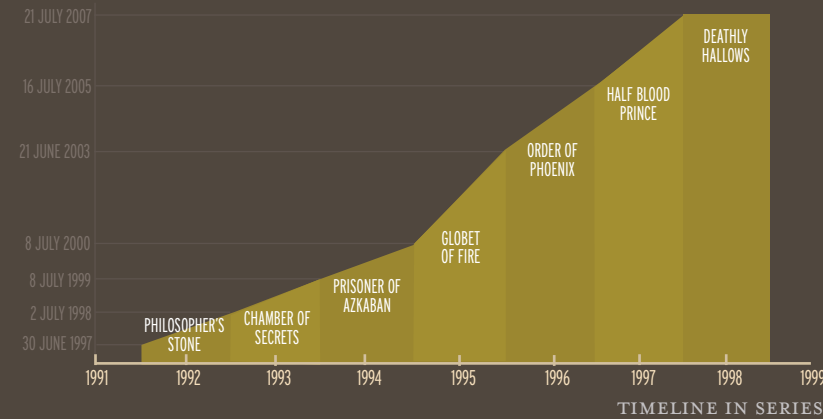

NICOLSON'S CAFE
PRINCES STREET IN EDINBURGH

YEAR OF CONCEPTION

1990

DURING A DELAYED TRAIN TRIP FROM MANCHESTER TO LONDON

FIRST BOOK ADVANCE

£2500

FROM BLOOMSBURY VIA CHRISTOPHER LITTLE

YEAR OF FIRST PUBLICATION

1997

INITIAL PRINT RUN

500

COPIES

YOU-KNOW-WHO??

- LORD VOLDEMORT
- VOLDEMORT
- HE-WHO-MUST-NOT-BE-NAMED
- YOU-KNOW-WHO

TIMELINE

PUBLICATION DATE