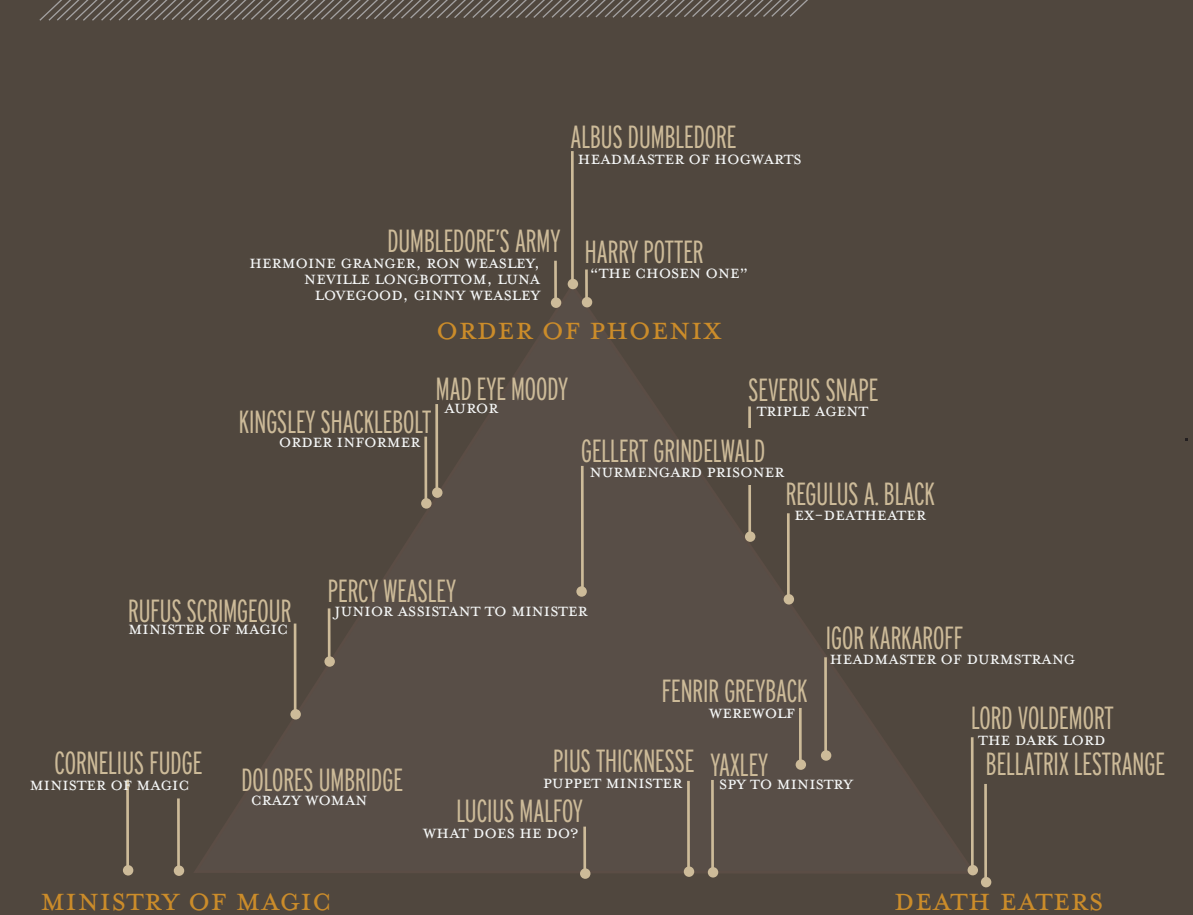

HOGWARTS: VISUALIZED

INSPIRED BY THE FELTRON REPORTS

NUMBER OF PAGES (AMERICAN EDITION)

NUMBER OF TIMES "BLIMEY" EXCLAIMED

AXIS OF EVIL

AUTHOR'S REAL NAME

JOANNE ROWLING

PRIMARY WORK DONE IN

NICOLSON'S CAFE
PRINCES STREET IN EDINBURGH

YEAR OF CONCEPTION

1990

DURING A DELAYED TRAIN TRIP FROM MANCHESTER TO LONDON

FIRST BOOK ADVANCE

£2500

FROM BLOOMSBURY VIA CHRISTOPHER LITTLE

YEAR OF FIRST PUBLICATION

1997

INITIAL PRINT RUN

500

COPIES

YOU-KNOW-WHO??

- LORD VOLDEMORT
- VOLDEMORT
- HE-WHO-MUST-NOT-BE-NAMED
- YOU-KNOW-WHO

TIMELINE

PUBLICATION DATE

IN ORDER OF APPEARANCE